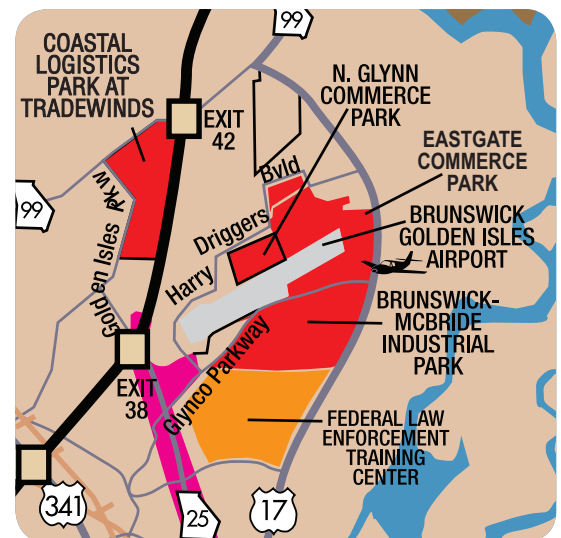

Eastgate

COMMERCE PARK

Glynn County's newest industrial park, Eastgate Commerce Park, features approximately 30 acres of shovel-ready opportunity. Strategically located east of the Brunswick Golden Isles Airport and directly adjacent to US Highway 17, Eastgate was designed as a high profile location for commercial and industrial businesses seeking smaller parcels in a planned and restricted industrial park setting.

Brunswick

and the Golden Isles of Georgia

Brunswick, Georgia is located on the vital I-95 coastal corridor just an hour's drive from Savannah, GA and Jacksonville, FL

Some of the most compelling industrial properties available on the East Coast today are located in Brunswick and Glynn County, Georgia. Whatever your site selection criteria, the Brunswick and Glynn County Development Authority has numerous available sites, buildings and build-to-suit options throughout the area.

- *Brunswick's intermodal orientation offers ready access to I-95, trans-Atlantic transportation, major railroads and The Brunswick Golden Isles Airport with its 8,000 foot runway*
- *The Sidney Lanier Bridge enhances Georgia's second largest deep water port with close proximity to Savannah and Jacksonville*
- *Healthy regional labor market of over 87,000*
- *Diversified and thriving industrial base including approximately 90 manufacturing firms*
- *Pro-business local government*