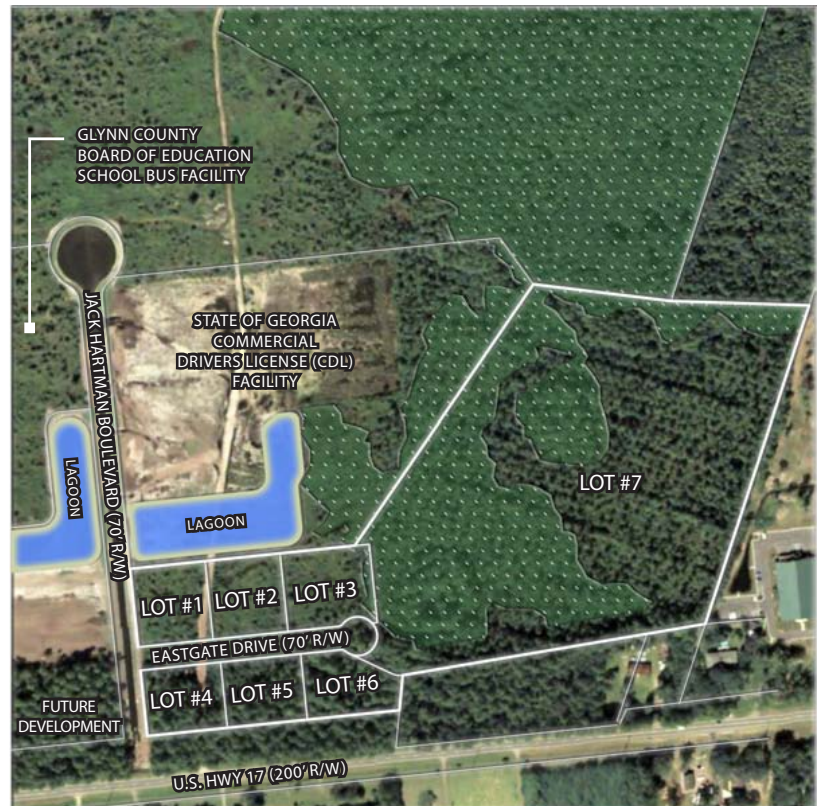

Eastgate

COMMERCE PARK

Glynn County's newest industrial park, Eastgate Commerce Park, features approximately 30 acres of shovel-ready opportunity. Strategically located east of the Brunswick Golden Isles Airport and directly adjacent to US Highway 17, Eastgate was designed as a high profile location for commercial and industrial businesses seeking smaller parcels in a planned and restricted industrial park setting.

- *Six upland lots ranging from 1.074 - 1.281 acres*
- *13 acre upland parcel available for future subdivision and/or larger user*
- *Adjacent water line*
- *Planned Development General (PDG) Zoning*
- *Regional Stormwater Retention*
- *Visibility on US Hwy 17*

Brunswick

and the Golden Isles of Georgia

Brunswick, Georgia is located on the vital I-95 coastal corridor just an hour's drive from Savannah, GA and Jacksonville, FL

Some of the most compelling industrial properties available on the East Coast today are located in Brunswick and Glynn County, Georgia. Whatever your site selection criteria, the Brunswick and Glynn County Development Authority has numerous available sites, buildings and build-to-suit options throughout the area.